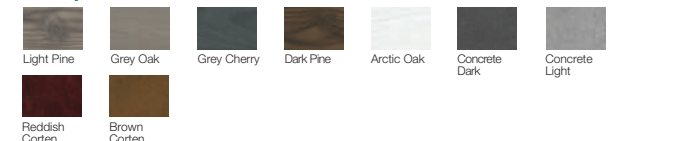

Group 4*

*Not available for 90° angle and 3-rail frame constructions.

You can find the video presentation of the **Panorama** sliding system as well as all our products on www.qfort.co.uk