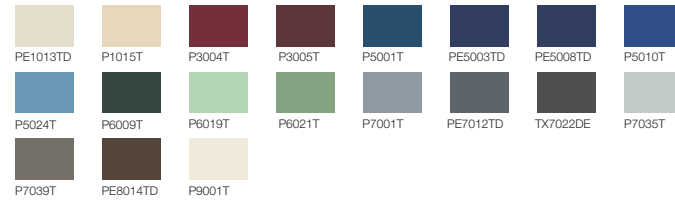

When modern design meets the most demanding system of doors and windows, the result is fabulous.

Presenting... Panorama by QFORT.

An Aluminium sliding door system with an ultra-slim frame, minimal design, and industry leading performance. The system's huge, glazed area accentuates your outside view, and harmoniously connects the external and internal into one environment.

Aluminium profile colour palette

Group 1 - Standard colours

Group 2 - Custom colours

Group 2 - Special colours and decorative finishes

Group 3 - Anodized imitation colours*

Group 3 - Timber effect colours*